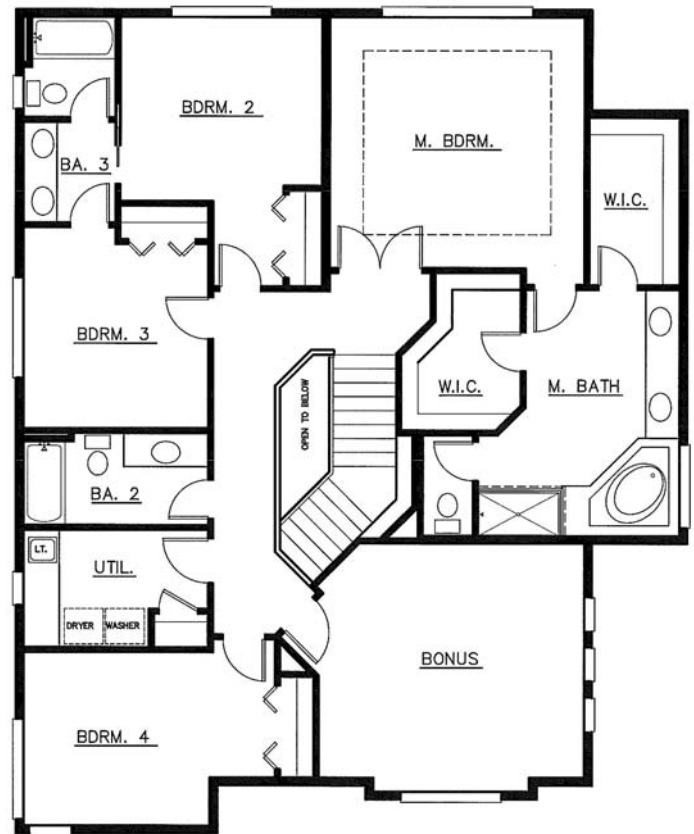

WILLIAM BUCHAN HOMES

2630 116th Avenue NE
Suite 100
Bellevue, WA 98004

www.buchanhomes.com

lot 15 : Courtenay

square feet: 3,209
lot size: 7,464
bedrooms: 4

bathrooms: 3.5
garage: 2 Car Garage
other: Den & Bonus

Front Elevation

Main Floor

Upper Floor

NOTHING CONTAINED HEREIN SHALL BE DEEMED TO BE A WARRANTY OF THE ACCURACY OF THE INFORMATION SET FORTH, AND SUCH INFORMATION IS SUBJECT TO CHANGE WITHOUT NOTICE. ©2011 WILLIAM BUCHAN HOMES, INC.