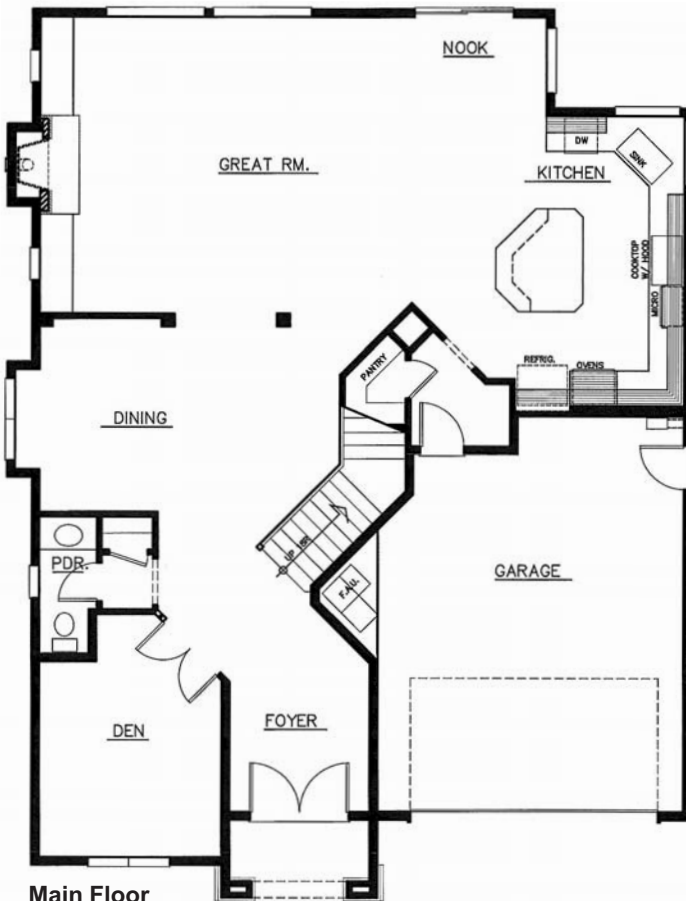

WILLIAM BUCHAN HOMES

2630 116th Avenue NE
Suite 100
Bellevue, WA 98004

www.buchanhomes.com

lot 15 : Courtenay

square feet: 3,209
lot size: 7,464
bedrooms: 4

bathrooms: 3.5
garage: 2 Car Garage
other: Den & Bonus

Front Elevation

Main Floor

Upper Floor

NOTHING CONTAINED HEREIN SHALL BE DEEMED TO BE A WARRANTY OF THE ACCURACY OF THE INFORMATION SET FORTH, AND SUCH INFORMATION IS SUBJECT TO CHANGE WITHOUT NOTICE. ©2011 WILLIAM BUCHAN HOMES, INC.