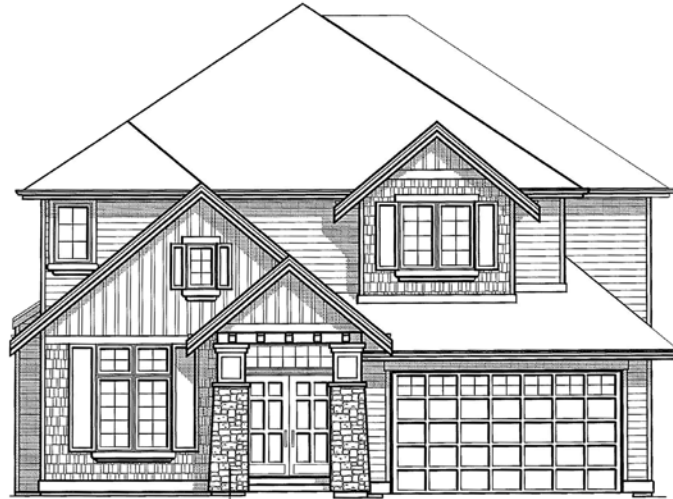

WILLIAM BUCHAN HOMES

2630 116th Avenue NE
Suite 100
Bellevue, WA 98004

www.buchanhomes.com

lot 15 : Courtenay

square feet: 3,209
lot size: 7,464
bedrooms: 4

bathrooms: 3.5
garage: 2 Car Garage
other: Den & Bonus

Front Elevation

Main Floor

Upper Floor

NOTHING CONTAINED HEREIN SHALL BE DEEMED TO BE A WARRANTY OF THE ACCURACY OF THE INFORMATION SET FORTH, AND SUCH INFORMATION IS SUBJECT TO CHANGE WITHOUT NOTICE. ©2011 WILLIAM BUCHAN HOMES, INC.