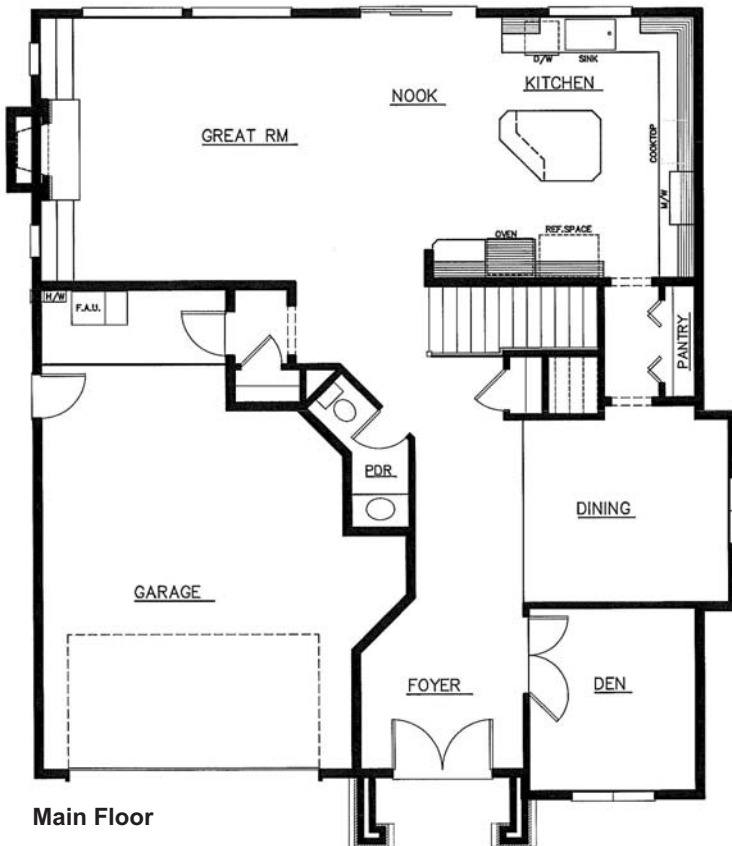

WILLIAM BUCHAN HOMES

2630 116th Avenue NE
Suite 100
Bellevue, WA 98004

www.buchanhomes.com

lot 16 : Mayfair III

square feet: 3,026
lot size: 6,556
bedrooms: 4

bathrooms: 3.5
garage: 2 Car Garage
other: Den & Bonus

Front Elevation

Main Floor

Upper Floor

NOTHING CONTAINED HEREIN SHALL BE DEEMED TO BE A WARRANTY OF THE ACCURACY OF THE INFORMATION SET FORTH, AND SUCH INFORMATION IS SUBJECT TO CHANGE WITHOUT NOTICE. ©2011 WILLIAM BUCHAN HOMES, INC.