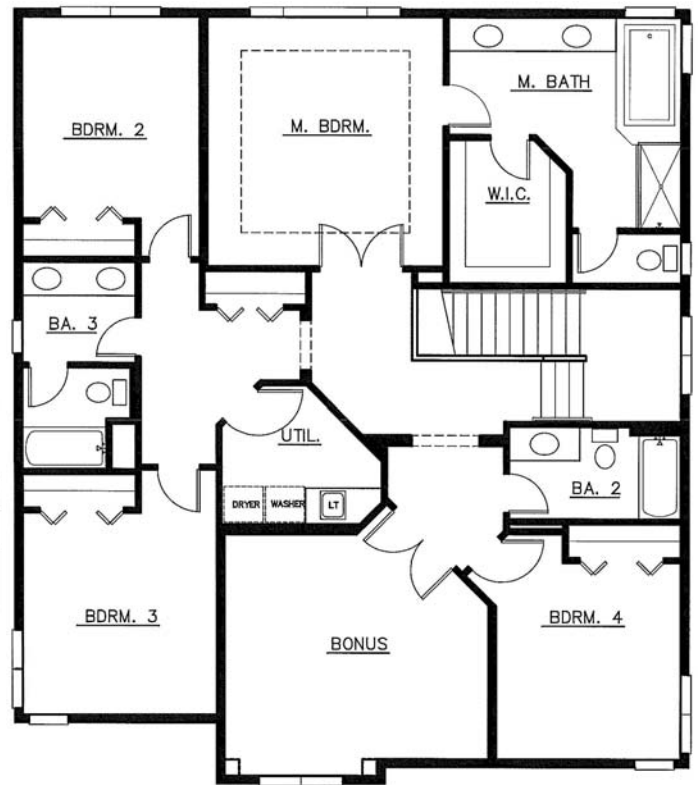

WILLIAM BUCHAN HOMES

2630 116th Avenue NE
Suite 100
Bellevue, WA 98004

www.buchanhomes.com

lot 16 : Mayfair III

square feet: 3,026
lot size: 6,556
bedrooms: 4

bathrooms: 3.5
garage: 2 Car Garage
other: Den & Bonus

Front Elevation

Main Floor

Upper Floor

NOTHING CONTAINED HEREIN SHALL BE DEEMED TO BE A WARRANTY OF THE ACCURACY OF THE INFORMATION SET FORTH, AND SUCH INFORMATION IS SUBJECT TO CHANGE WITHOUT NOTICE. ©2011 WILLIAM BUCHAN HOMES, INC.