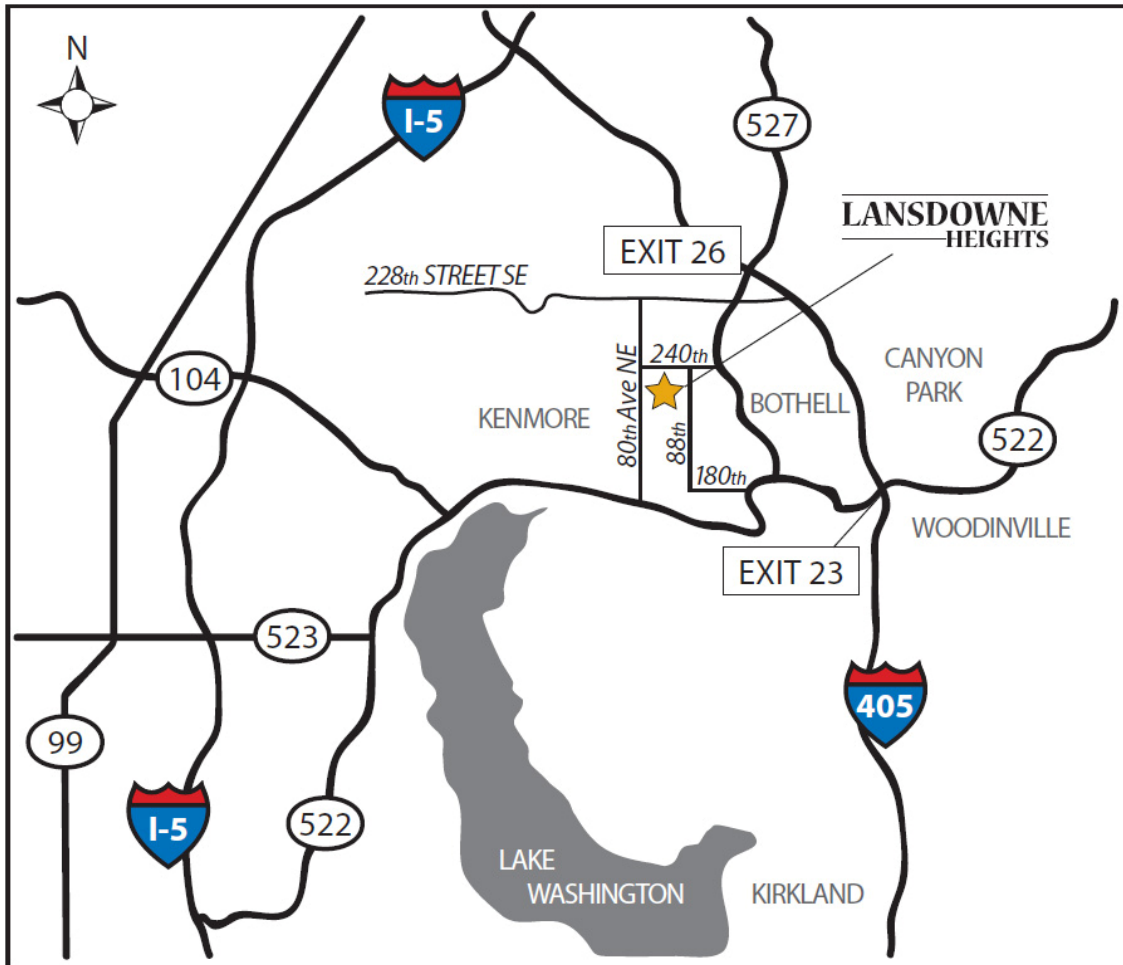

Lansdowne Heights

Driving Directions

From the Eastside / Kirkland take I-405 North and take Exit #23 (SR 522) West to Bothell. Turn Right on NE 180th St, Right on 88th Ave NE, Left on NE 203rd St and Left on 86th.

From the North take I-405 Exit #26 and turn Right going South on Bothell / Everett Hwy (SR 527). Turn Right on 240th St SE, Left on 7th Ave SE, Right on NE 203rd St and Left on 86th.

From Seattle take SR 522 to Bothell, turn Left on NE 180th St, Right on 88th Ave NE, Left on NE 203rd St and Left on 86th.